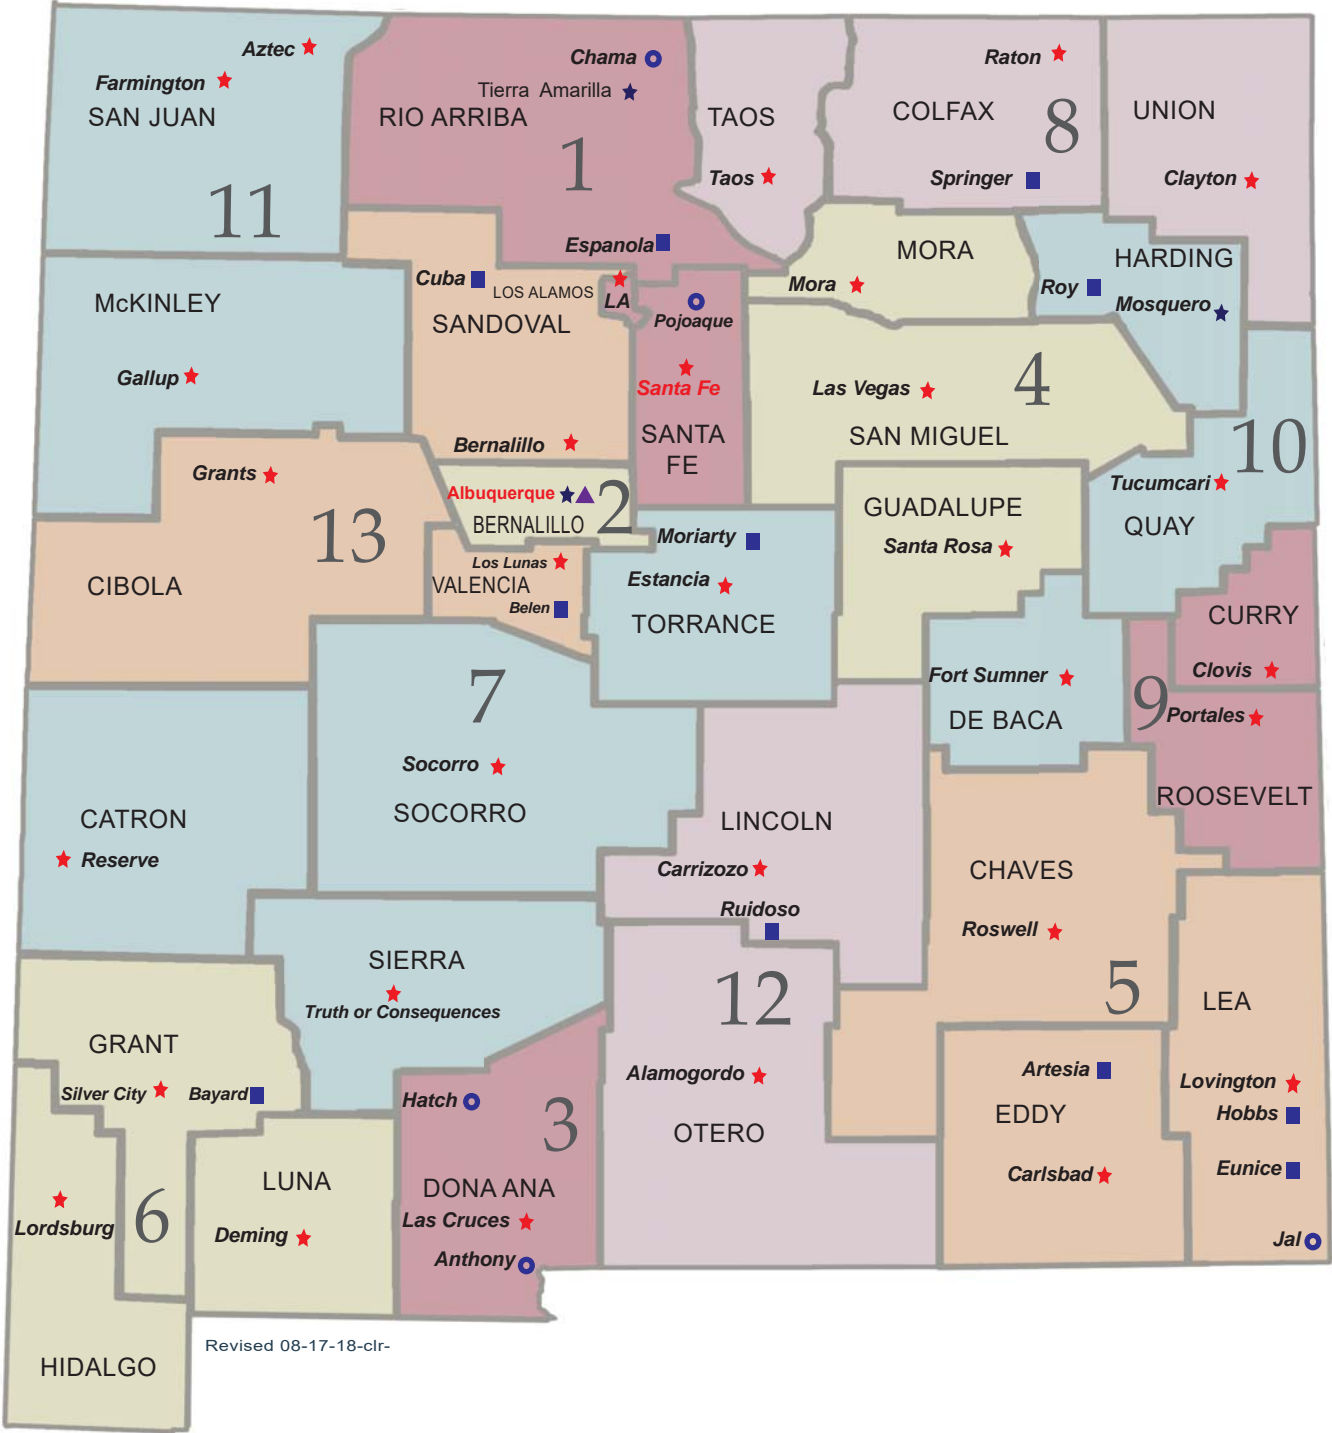

NEW MEXICO STATE COURTS

Supreme Court

Santa Fe

Court of Appeals

Santa Fe & Albuquerque

- ★ District & Magistrate Courts
- ★ District Courts
- ▲ Bernalillo County Metropolitan Court
- Magistrate Full Courts
- Magistrate Circuit Courts

Judicial District Courts by County:

1st	2nd	3rd	4th	5th	6th	7th
Los Alamos	Bernalillo	Doña Ana	Guadalupe	Chaves	Grant	Catron
Rio Arriba			Mora	Eddy	Luna	Sierra
Santa Fe			San Miguel	Lea	Hidalgo	Socorro Torrance

8th	9th	10th	11th	12th	13th
Colfax	Curry	De Baca	McKinley	Lincoln	Cibola
Taos	Roosevelt	Harding	San Juan	Otero	Sandoval
Union		Quay			Valencia